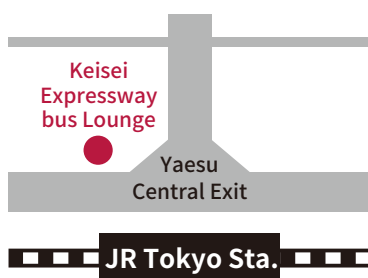

50 minutes
from Tokyo Station

1,2,3,しすいきっぷ

"Direct bus ticket" + "1,000 JPY shopping voucher"
are now sold as a package bargain ticket!

內含「直達巴士車票」+「1,000 日圓購物券」的優惠套票開賣了!

Sale period : **October 1, 2019 to March 31, 2020**

Tokyo Station

Shisui Premium Outlets®

Bus ticket **1,200 JPY**

Shopping voucher **1,000 JPY**

2200 JPY value
for 1,900 JPY

300 JPY OFF!

Tickets available at Keisei Expressway bus Lounge

*Available at the Keisei Expressway Bus Lounge or at the Keisei Expressway Bus Information Counter in Yaesu underground shopping area.

*You can also use a bus ticket from Hamamatsucho.

*Valid only on the day-of-purchase

*You can claim your 1,000 JPY shopping voucher and coupon sheets by presenting your exchange ticket (引換券) at the information center in Shisui Premium Outlets®. (Shopping vouchers has an expiration date)

售票地點 京成高速巴士休息室

•可在京成高速巴士休息室或八重洲地下購物區的京成高速巴士信息台購買
※您也可以在濱松町站使用巴士票。

•僅限發行當天有效

•請持兌換券(引換券)至酒井Premium Outlets®的信息中心兌換「1,000 日圓購物券和優惠券」。(您的購物券有一個到期日期)

Tokyo Station

Shisui Premium Outlets®

8:50	9:40
9:20	10:10
9:50	10:40
10:40	11:30
11:20	12:10
12:20	13:10
13:05	13:55
14:00	14:50
14:55	15:45