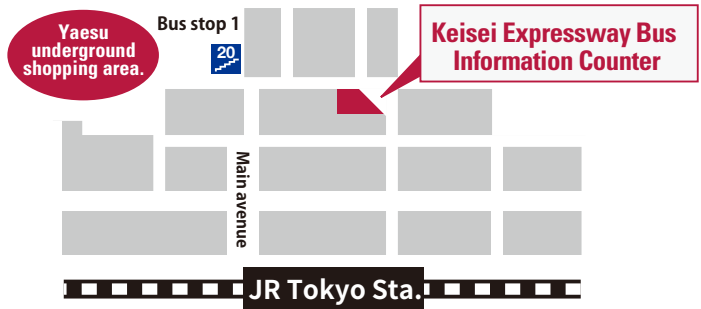

Tokyo Station

Shisui Premium Outlets®

Bus ticket **1,200 JPY**

Shopping voucher **1,000 JPY**

2200 JPY value
for 1,900 JPY

300 JPY OFF!

Tickets available at Keisei Expressway bus Lounge

*Available at the Keisei Expressway Bus Lounge or at the Keisei Expressway Bus Information Counter in Yaesu underground shopping area.

*You can also use a bus ticket from Hamamatsucho.

*Valid only on the day-of-purchase

*You can claim your 1,000 JPY shopping voucher and coupon sheets by presenting your exchange ticket (引換券) at the information center in Shisui Premium Outlets®. (Shopping vouchers has an expiration date)

售票地點 京成高速巴士休息室

•可在京成高速巴士休息室或八重洲地下購物區的京成高速巴士信息台購買
※您也可以在濱松町站使用巴士票。

•僅限發行當天有效

•請持兌換券(引換券)至酒井Premium Outlets®的信息中心兌換「1,000 日圓購物券和優惠券」。(您的購物券有一個到期日期)

Tokyo Station

Shisui Premium Outlets®

8:50	9:40
9:20	10:10
9:50	10:40
10:40	11:30
11:20	12:10
12:20	13:10
13:05	13:55
14:00	14:50
14:55	15:45