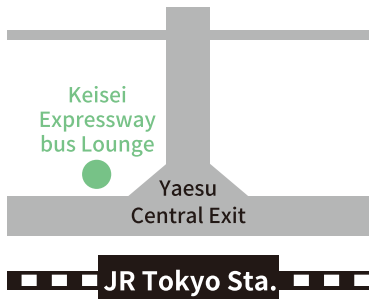

50 minutes  
from Tokyo Station

Shisui Premium Outlets®

Bus ticket 1,100 JPY

Shopping voucher 1,000 JPY

2,100 JPY value

for **1,800 JPY**

**300 JPY  
OFF!**

### Tickets available at Keisei Expressway bus Lounge

- \*Tickets are sold only at the Keisei Expressway bus Lounge. Bus tickets can also be used to board the bus at Hamamatsucho Station.
- \*Valid only on the day-of-purchase
- \*You can claim your 1,000 JPY shopping voucher and coupon sheets by presenting your exchange ticket (引換券) at the information center in Shisui Premium Outlets®. (Shopping vouchers has an expiration date)
- \*Guests who participate in the scratch challenge will be presented with an additional shopping voucher (worth 500 or 5,000 JPY).