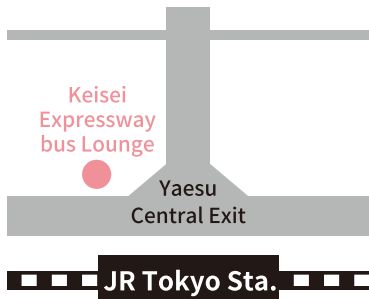

50 minutes
from Tokyo Station

1,2,3,しすいきっぷ

"Direct bus ticket" + "1,000 JPY shopping voucher"
are now sold as a package bargain ticket!

內含「直達巴士車票」+「1,000 日圓購物券」的優惠套票開賣了!

Sale period : **November 1, 2018 to March 31, 2019**

Tokyo Station

Shisui Premium Outlets®

Bus ticket 1,100 JPY

Shopping voucher 1,000 JPY

2,100 JPY value

for 1,800 JPY

300 JPY
OFF!

Tickets available at
Keisei Expressway bus Lounge

*Tickets are sold only at the Keisei Expressway bus Lounge. Bus tickets can also be used to board the bus at Hamamatsucho Station.

*Valid only on the day-of-purchase

*You can claim your 1,000 JPY shopping voucher and coupon sheets by presenting your exchange ticket (引換券) at the information center in Shisui Premium Outlets®. (Shopping vouchers are valid for up to three months.)